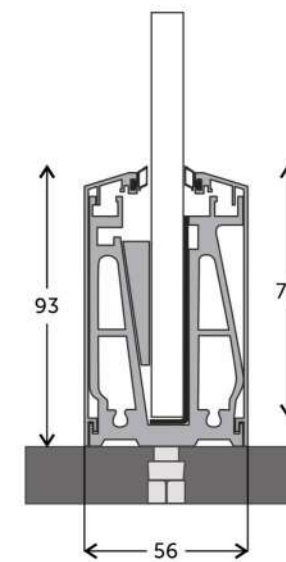

Glass Thickness
12 mm

Glass Thickness
12 mm

STAIR ONE™
way to luxury...

SS01

Bracket with continuous cover profile glass supporting system

SS02

Bracket with continuous cover profile glass supporting system

- Maintenance Free
- Easy to Install
- Whether Effect Proof
- Strong Support
- Easy to Lift
- High Standard Quality