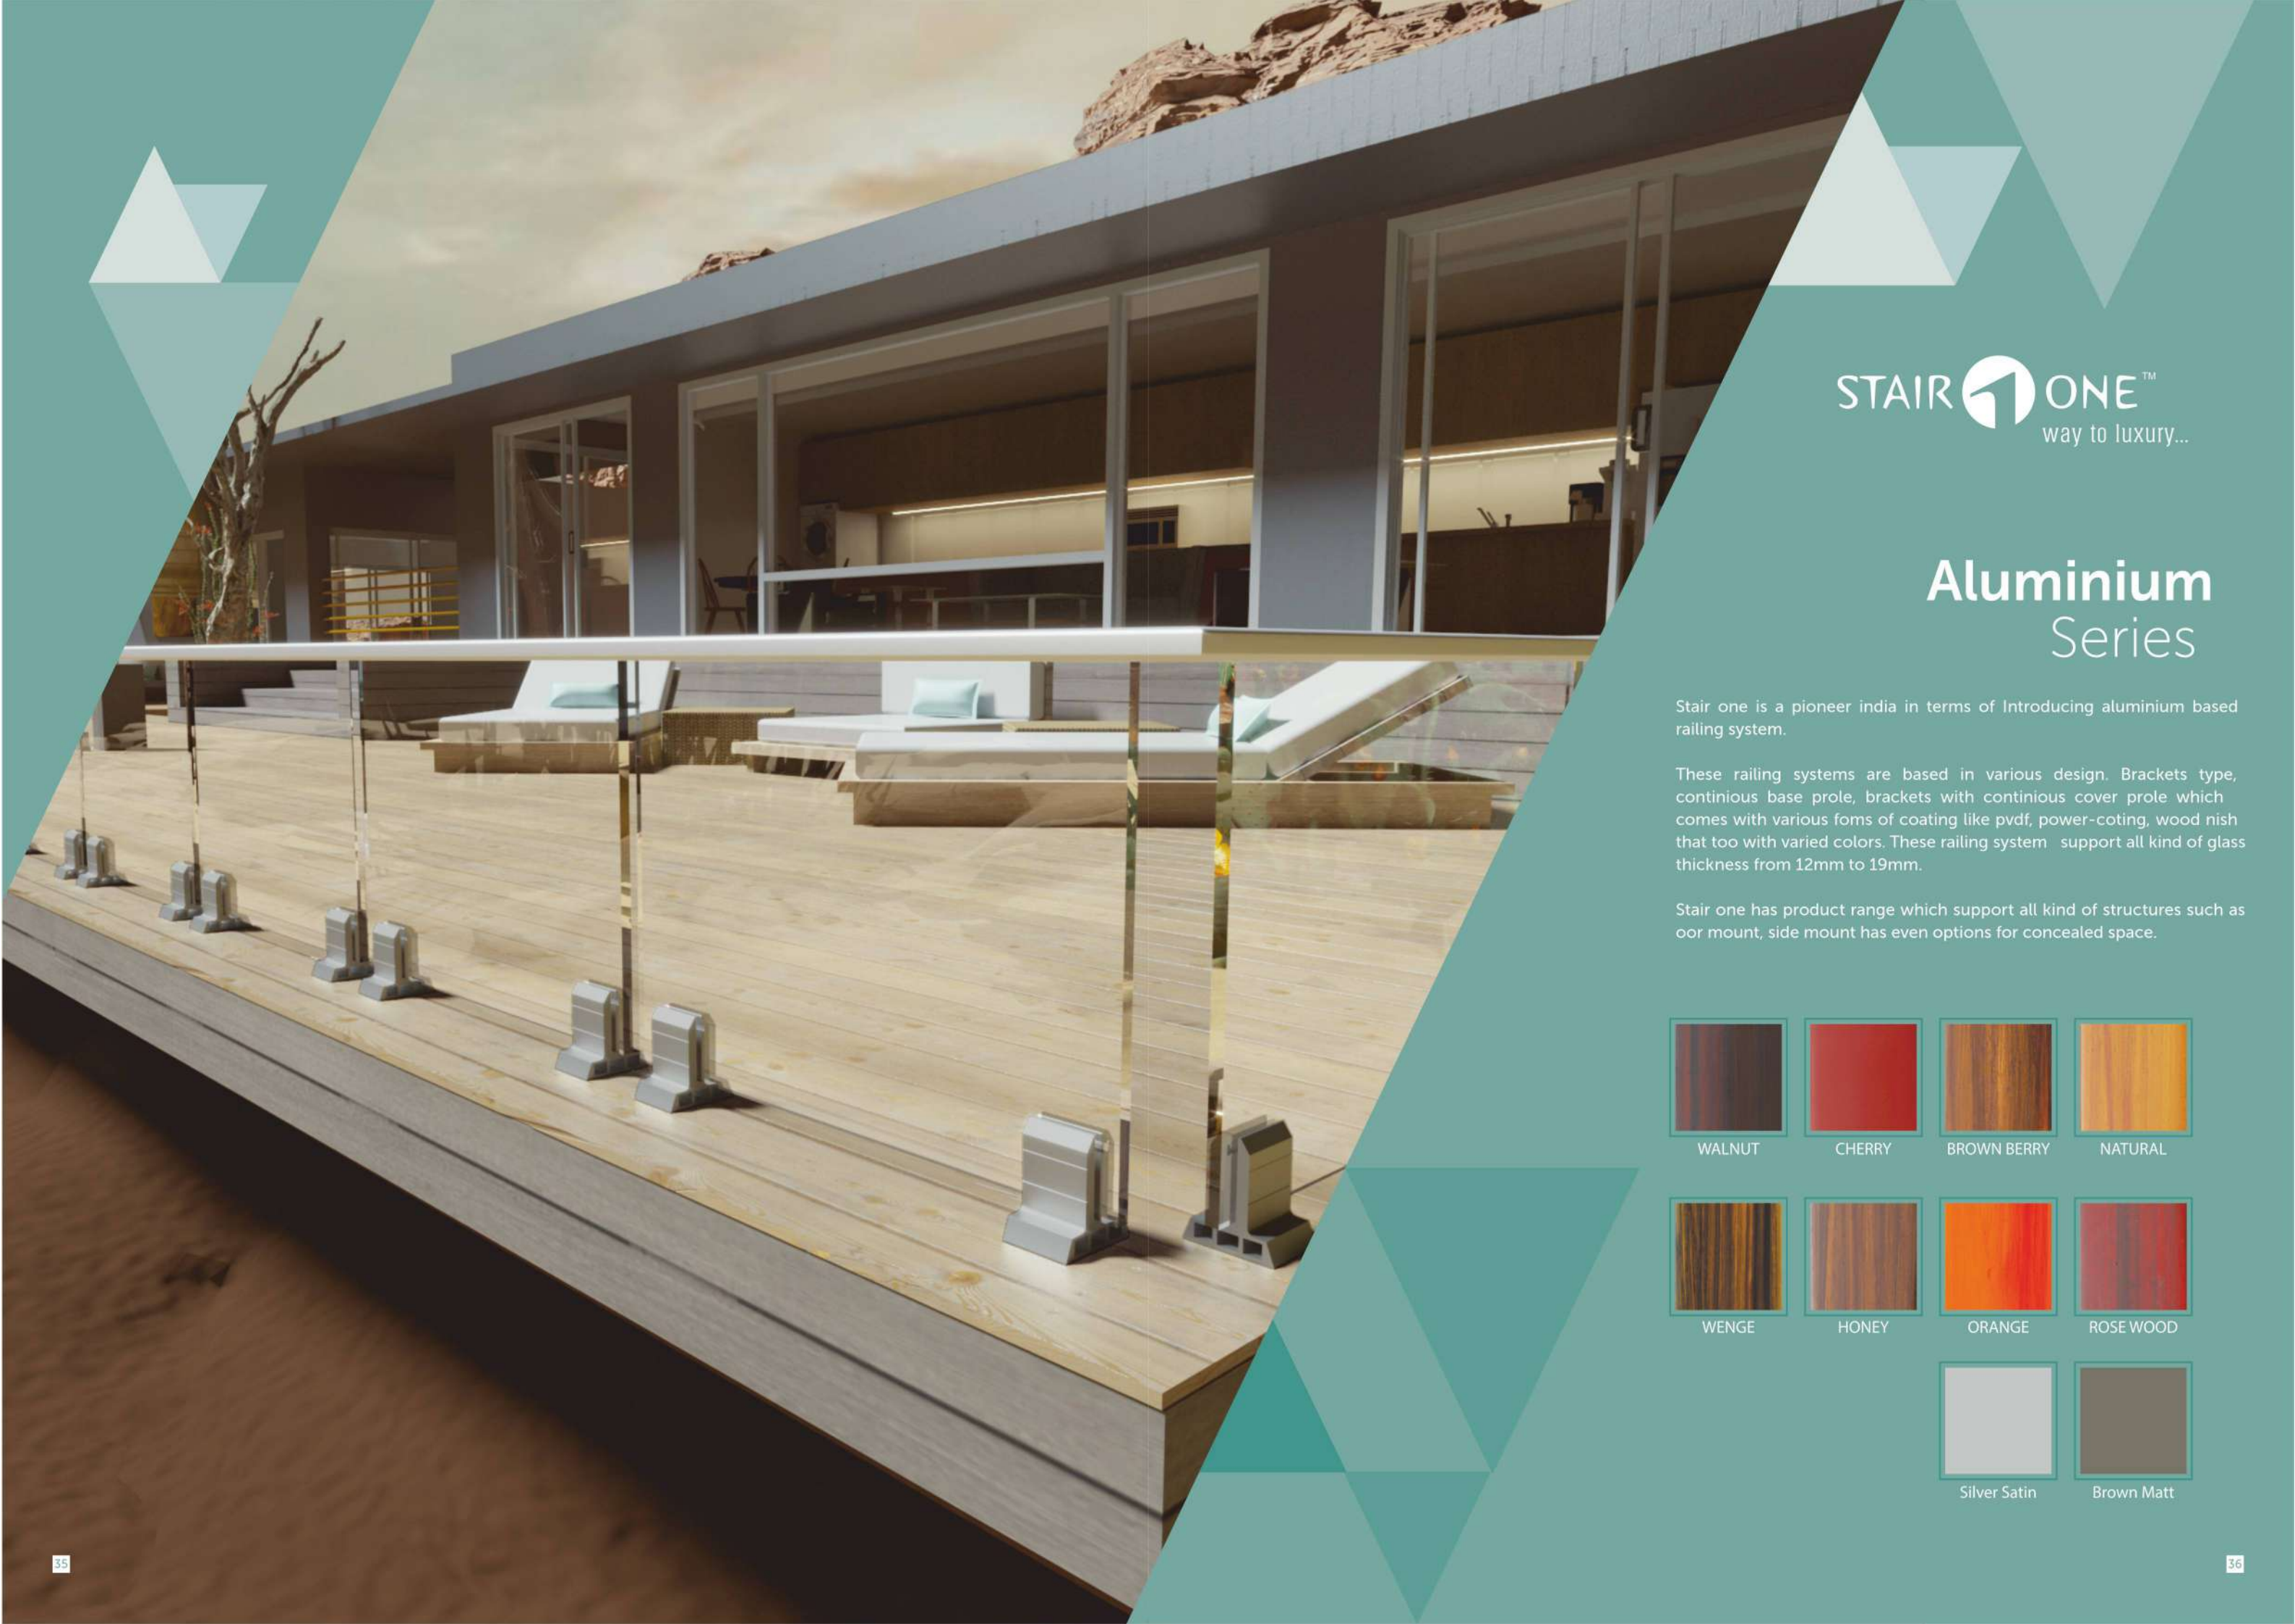

STAIR ONE™
way to luxury...

Aluminium Series

Stair one is a pioneer india in terms of Introducing aluminium based railing system.

These railing systems are based in various design. Brackets type, continious base prole, brackets with continious cover prole which comes with various foms of coating like pvdf, power-coting, wood nish that too with varied colors. These railing system support all kind of glass thickness from 12mm to 19mm.

Stair one has product range which support all kind of structures such as oor mount, side mount has even options for concealed space.