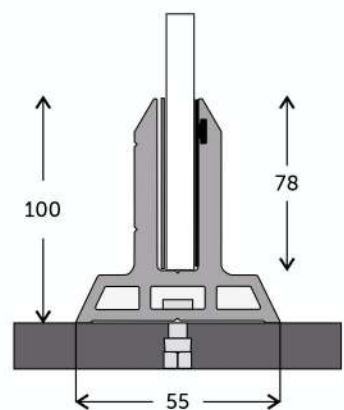

SS05

Bracket For Glass Supporting System