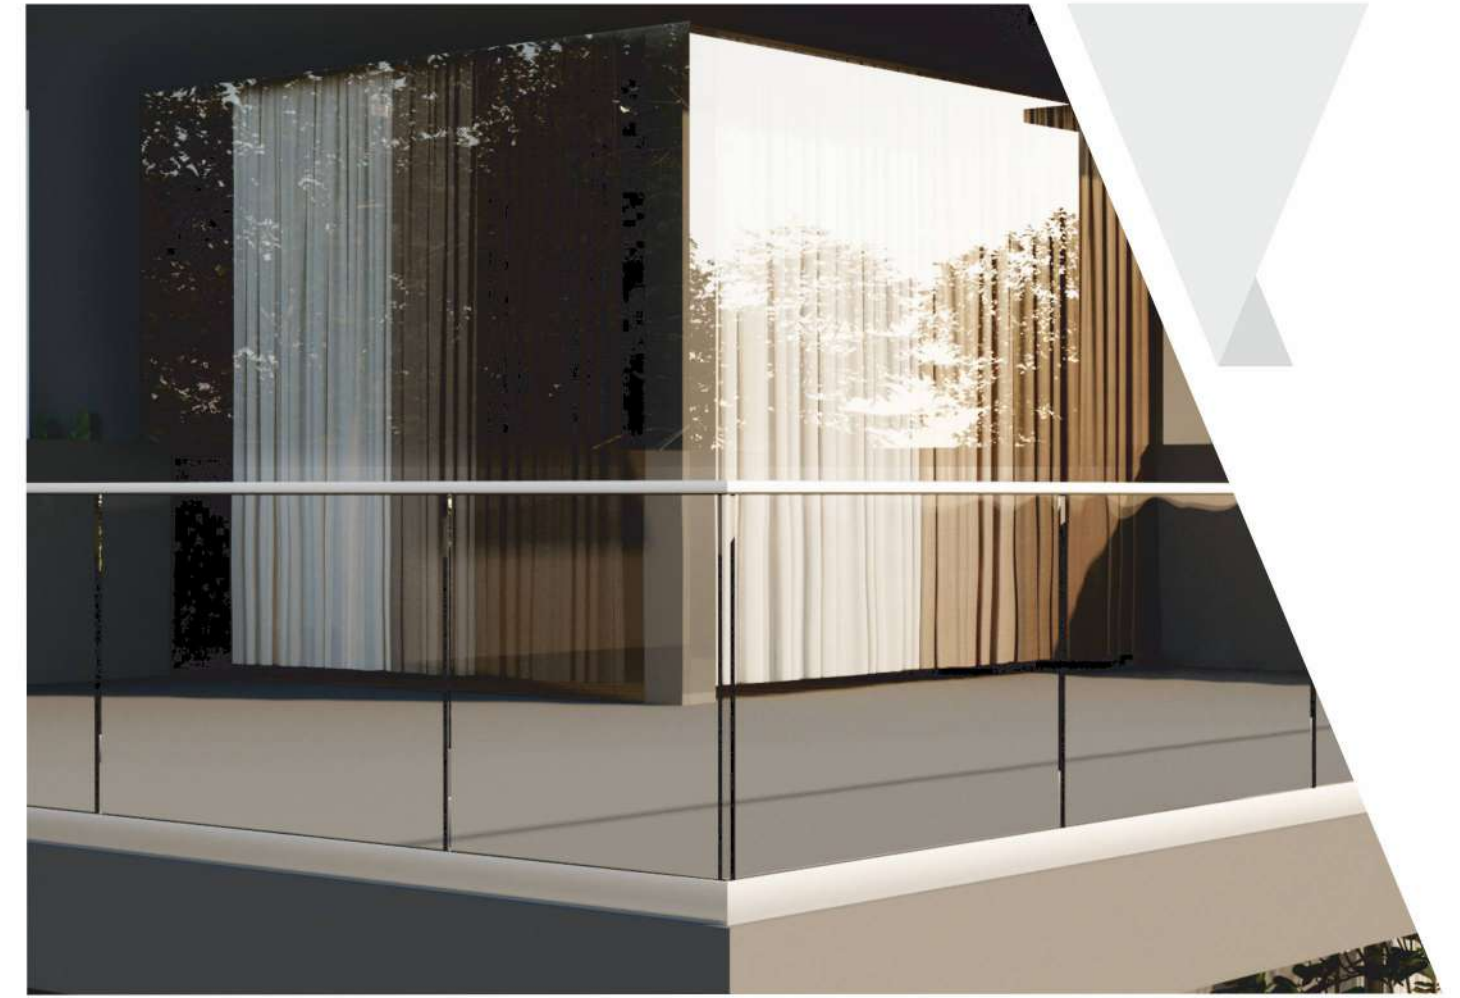

- Maintenance Free
- Easy to Install
- Whether Effect Proof
- Strong Support
- Easy to Lift
- High Standard Quality

Glass Thickness
12 mm

Glass Thickness
12 mm

SS07

Bracket with continuous cover profile glass supporting system