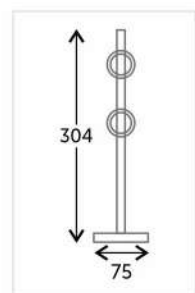

Glass Thickness
12 mm

Glass Thickness
12 mm

SOS-217

Floor Mounting

Connects Frameless Glass To Handrail

Finish : Matt, Glossy & PVDF
Material : SS 304

SOS-218

Floor Mounting