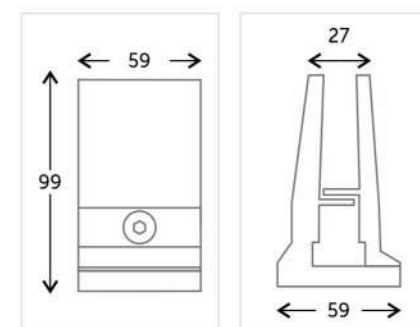

SS Metallic Grey Finish   Gold Finish   Rose Gold Finish