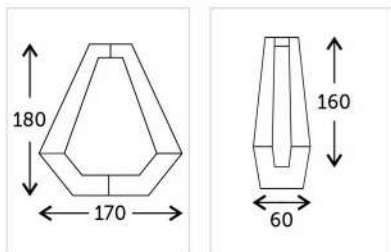

Glass Thickness
12 mm

SOS-215

Floor Mounting

Connects Frameless Glass To Handrail

Finish : Matt, Glossy & PVDF
Material : SS 304

SS Metallic Grey Finish Gold Finish Rose Gold Finish

Glass Thickness
12 mm

SOS-216