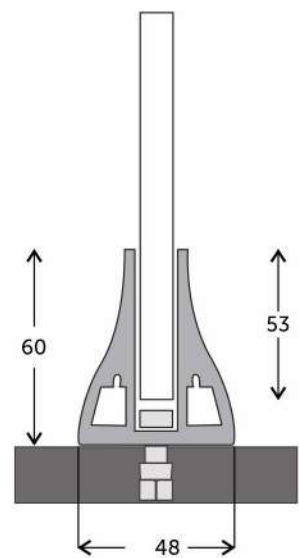

SS09

continious profile glass supporting system