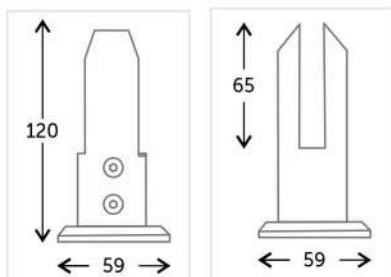

Weather Effect Proof
High Standard Quality

Glass Thickness
12 mm

Glass Thickness
12 mm

STAIR ONE™
way to luxury...

SOS-211

Floor Mounting

Connects Frameless Glass To Handrail

Finish : Matt, Glossy & PVDF
Material : SS 304