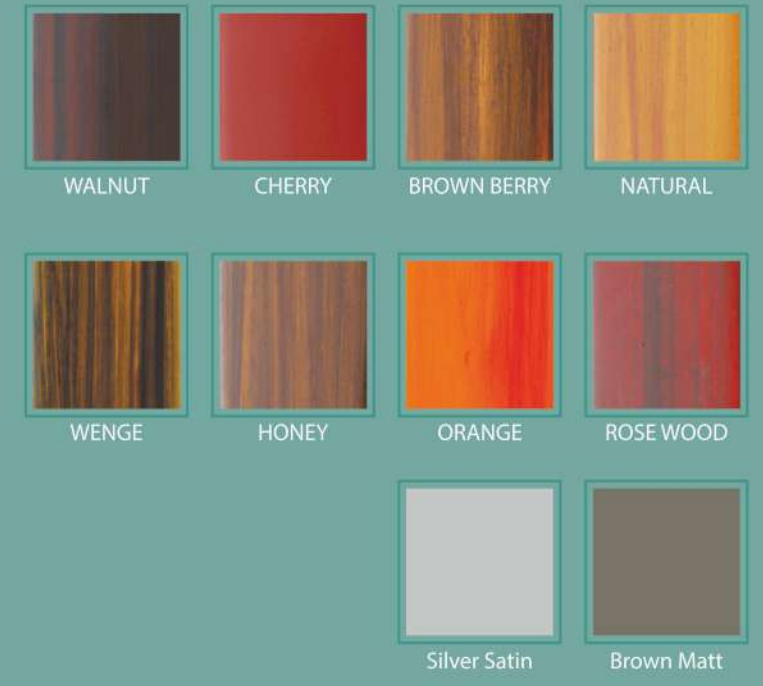

STAIR ONE™
way to luxury...

Aluminium Series

Stair one is a pioneer india in terms of Introducing aluminium based railing system.

These railing systems are based in various design. Brackets type, continious base prole, brackets with continious cover prole which comes with various foms of coating like pvdf, power-coting, wood nish that too with varied colors. These railing system support all kind of glass thickness from 12mm to 19mm.

Stair one has product range which support all kind of structures such as oor mount, side mount has even options for concealed space.