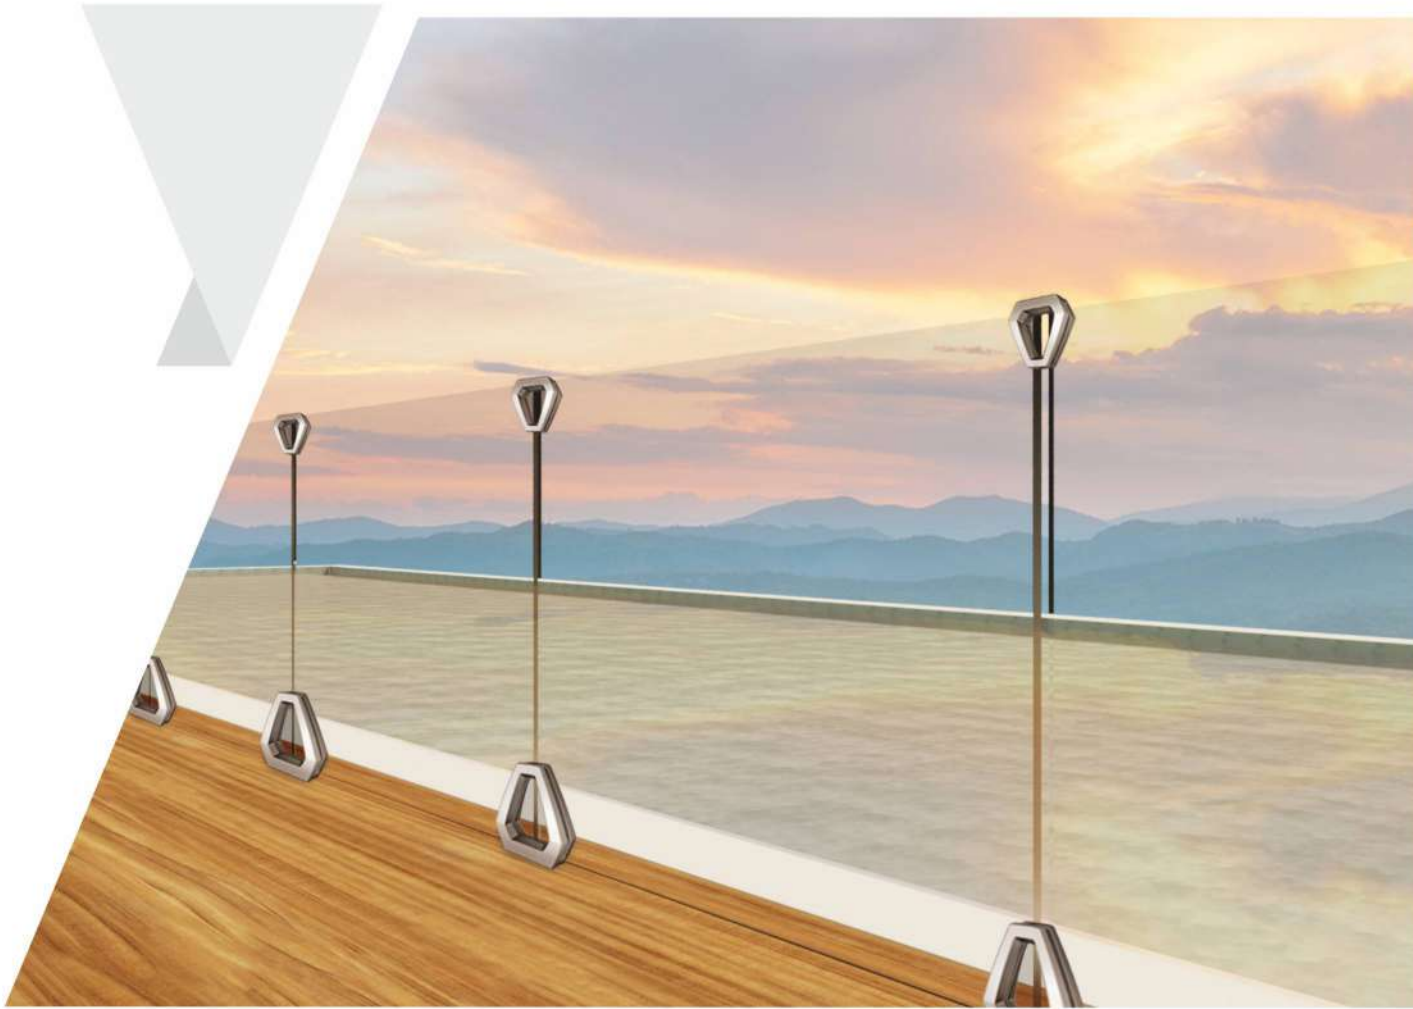

- Maintenance Free
- Easy to Install
- Whether Effect Proof
- Strong Support
- Easy to Lift
- High Standard Quality

Glass Thickness
12 mm

SOS-215

Floor Mounting

Connects Frameless Glass To Handrail

Finish : Matt, Glossy & PVDF
Material : SS 304