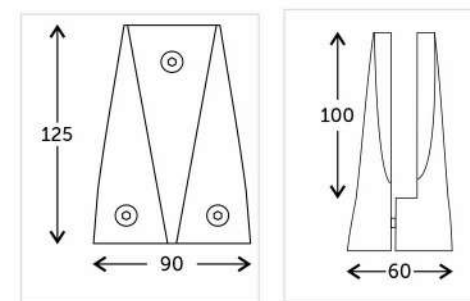

SOS-210

Floor Mounting

Connects Frameless Glass To Handrail

Finish : Matt, Glossy & PVDF
Material : SS 304