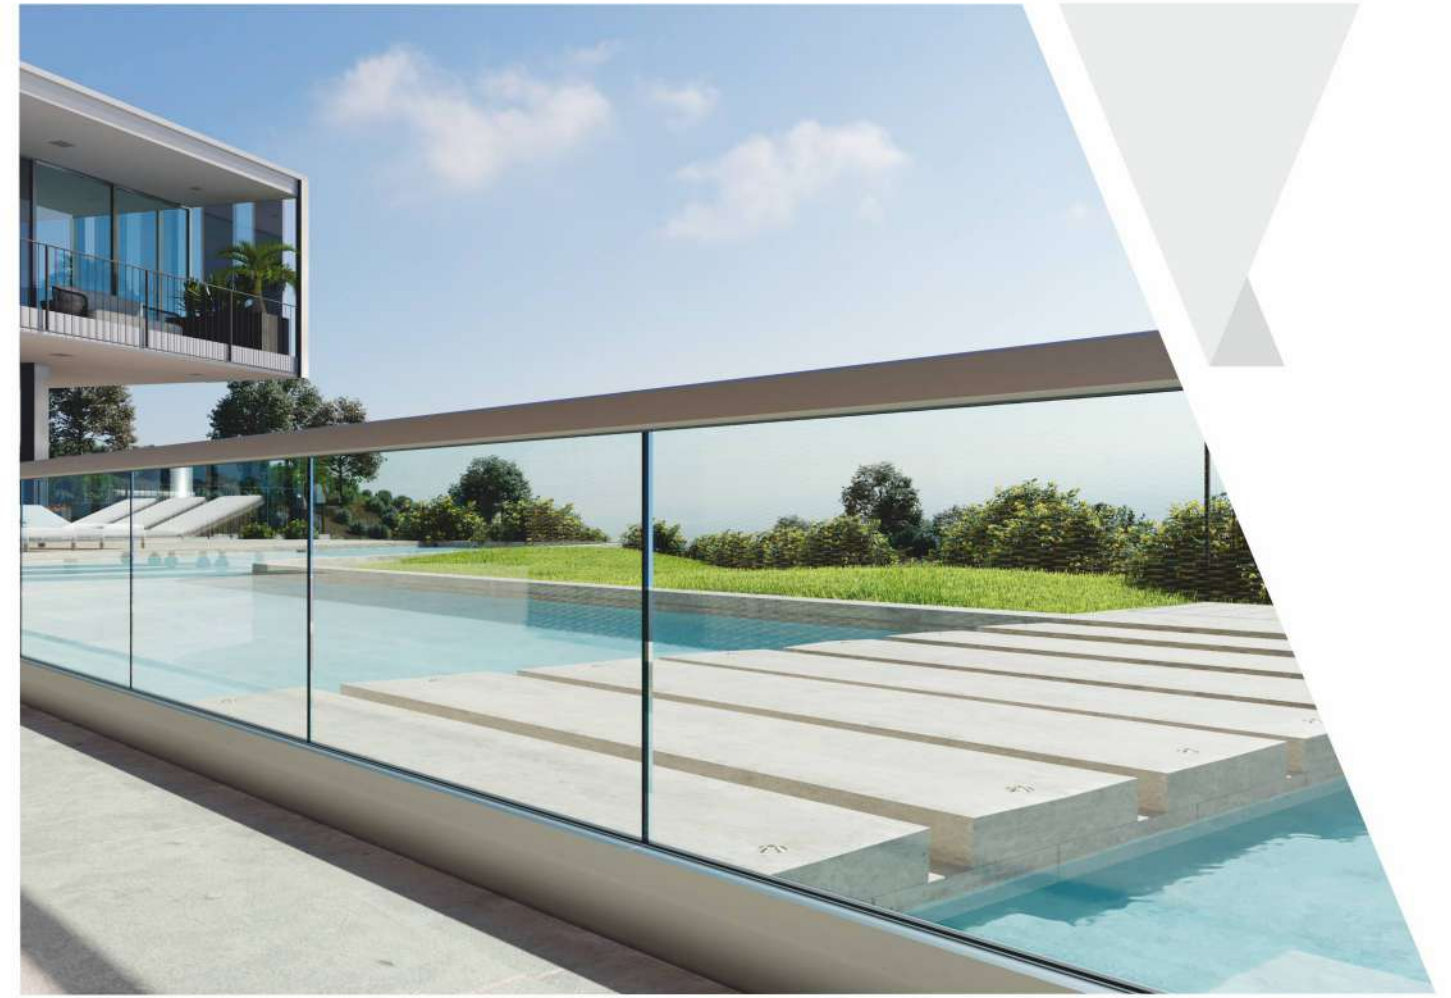

SS08

continuous profile glass supporting system

- Maintenance Free
- Easy to Install
- Whether Effect Proof
- Strong Support
- Easy to Lift
- High Standard Quality

Glass Thickness
12 mm

Glass Thickness
12 mm