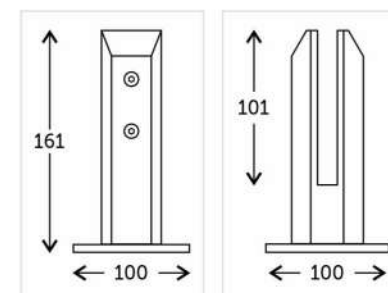

Glass Thickness
12 mm

STAIR ONE™
way to luxury...

SOS-214

Floor Mounting

Connects Frameless Glass To Handrail

Finish : Matt, Glossy & PVDF
Material : SS 304

- Maintenance Free
- Easy to Install
- Whether Effect Proof
- Strong Support
- Easy to Lift
- High Standard Quality