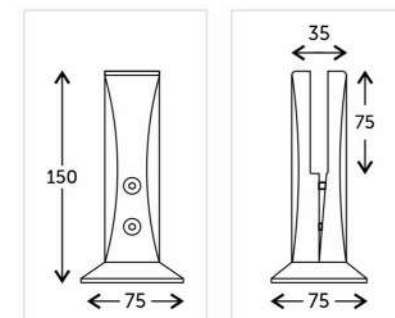

Metallic Grey Finish Gold Finish Rose Gold Finish