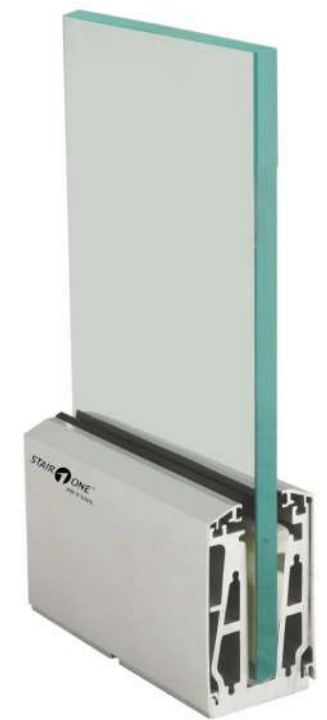

Glass Thickness
12 mm

Glass Thickness
12 mm

STAIR ONE™
way to luxury...

SS01

Bracket with continuous cover profile glass supporting system

SS02

Bracket with continuous cover profile glass supporting system

- Maintenance Free
- Easy to Install
- Whether Effect Proof
- Strong Support
- Easy to Lift
- High Standard Quality