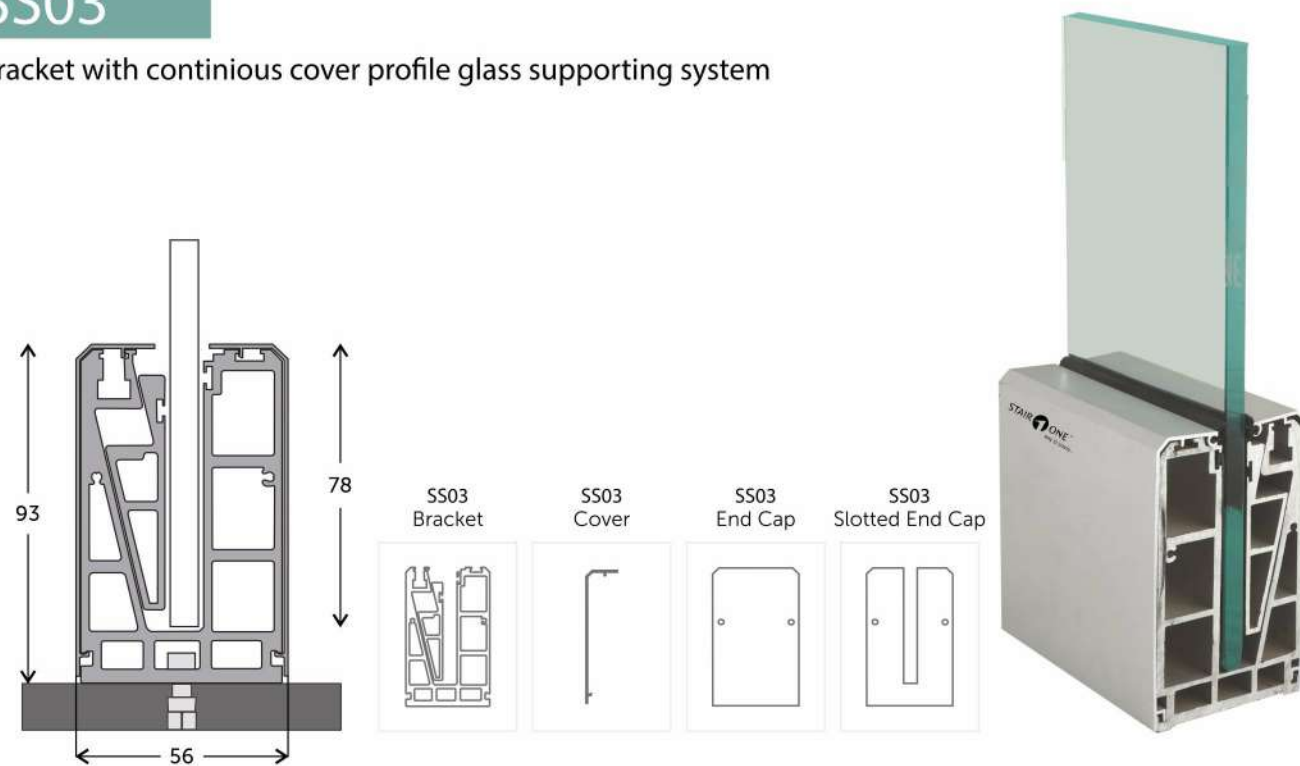

Glass Thickness
12 mm

Glass Thickness
12 mm

STAIR ONE™
way to luxury...

SS01

Bracket with continuous cover profile glass supporting system

SS02

Bracket with continuous cover profile glass supporting system

- Maintenance Free
- Easy to Install
- Whether Effect Proof
- Strong Support
- Easy to Lift
- High Standard Quality

Glass Thickness
12 mm

Glass Thickness
12 mm

SS03

Bracket with continious cover profile glass supporting system

SS04

Contentious Ferry For Glass Supporting System

Maintenance Free
Strong Support

Easy to Install
Easy to Lift