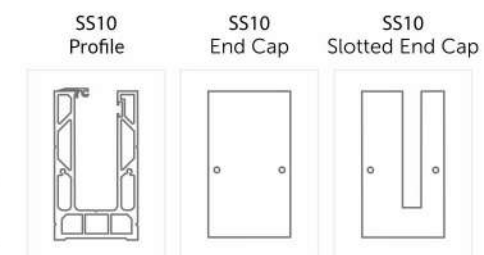

SS10

continious profile glass supporting system