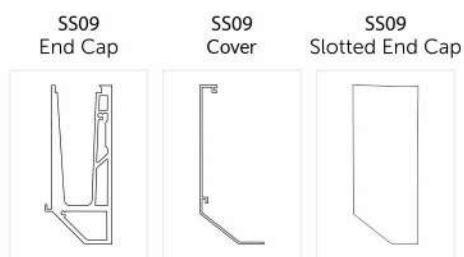

SS-11

Bracket with continious cover profile glass supporting system