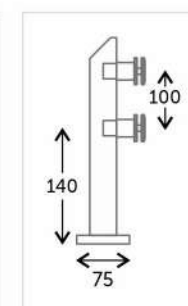

SOS-218

Floor Mounting

Connects Frameless Glass To Handrail

Finish : Matt, Glossy & PVDF
Material : SS 304