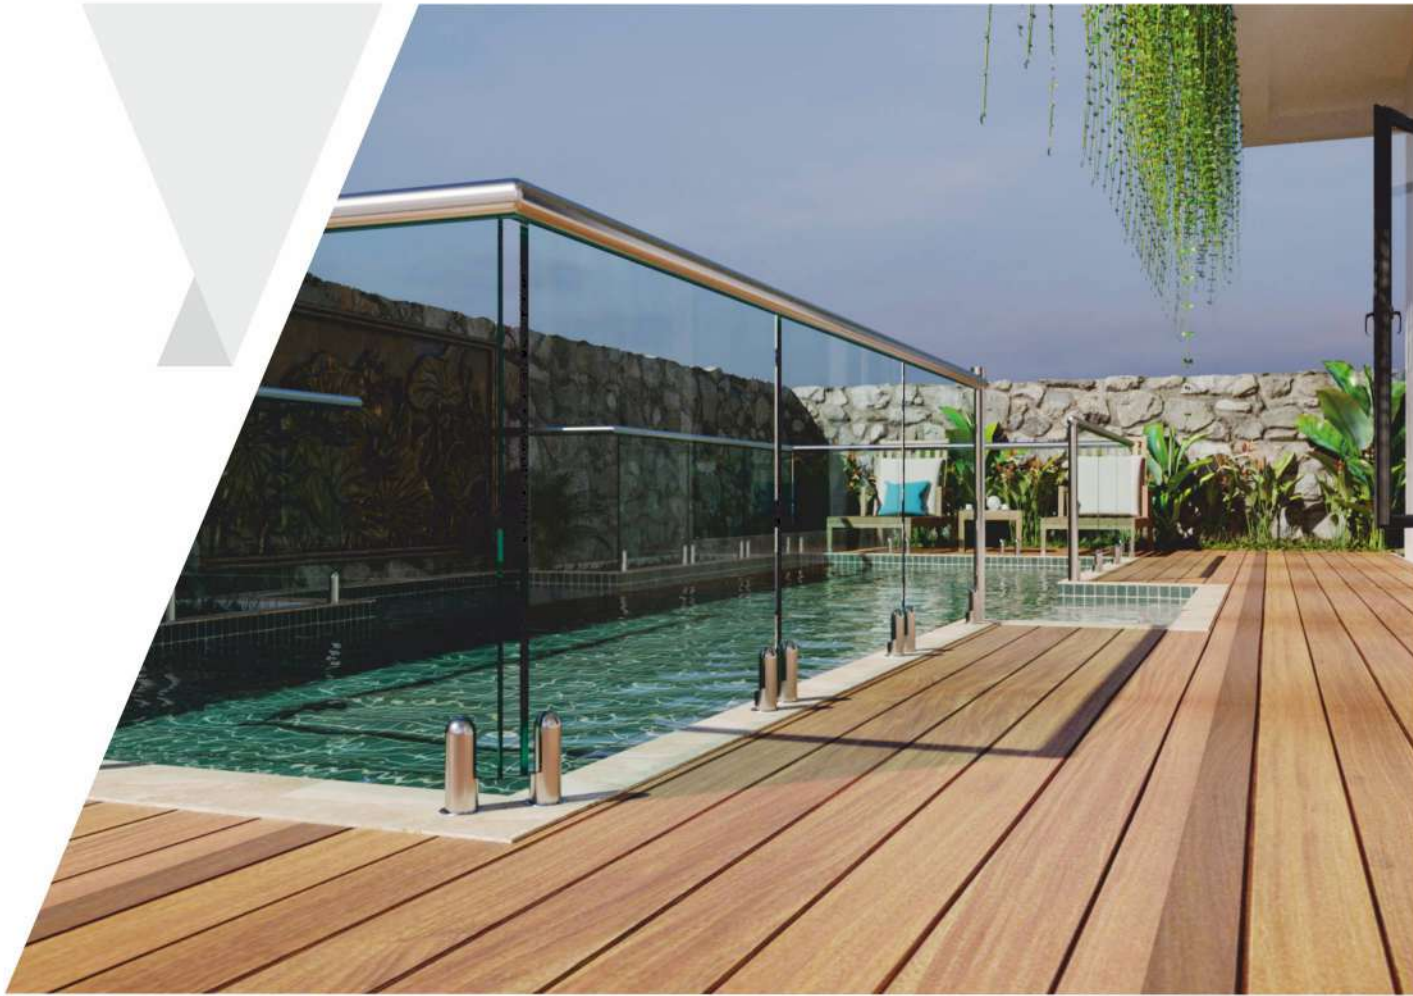

Rose Gold

- Maintenance Free
- Easy to Install
- Whether Effect Proof
- Strong Support
- Easy to Lift
- High Standard Quality

Glass Thickness
12 mm

Glass Thickness
12 mm

SOS-209

Floor Mounting

Connects Frameless Glass To Handrail