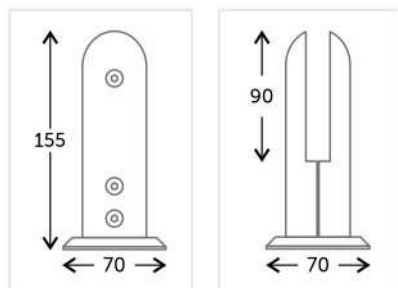

SOS-209

Floor Mounting

Connects Frameless Glass To Handrail

Finish : Matt, Glossy & PVDF
Material : SS 304