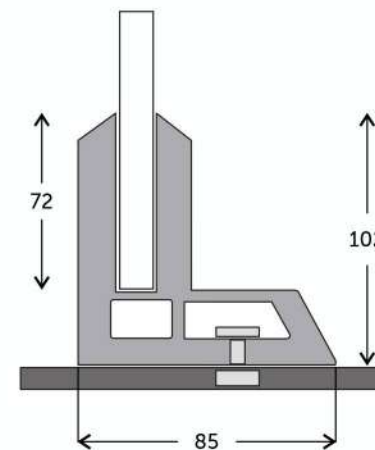

- Maintenance Free
- Easy to Install
- Whether Effect Proof
- Strong Support
- Easy to Lift
- High Standard Quality

Glass Thickness
12 mm

Glass Thickness
12 mm

SS07

Bracket with continuous cover profile glass supporting system