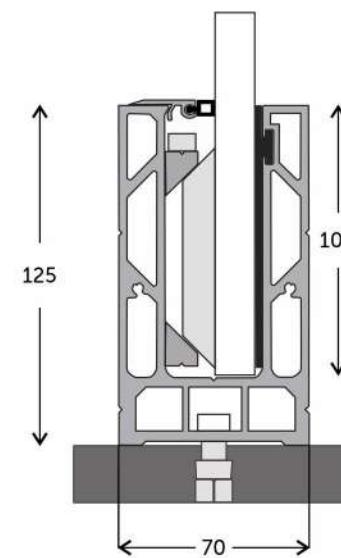

SS10

continious profile glass supporting system