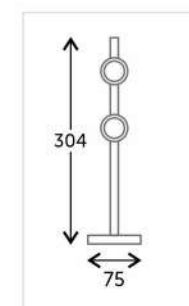

SOS-218

Floor Mounting

Connects Frameless Glass To Handrail

Finish : Matt, Glossy & PVDF
Material : SS 304