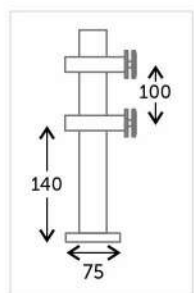

Glass Thickness
12 mm

Glass Thickness
12 mm

SOS-217

Floor Mounting

Connects Frameless Glass To Handrail

Finish : Matt, Glossy & PVDF
Material : SS 304

SOS-218

Floor Mounting