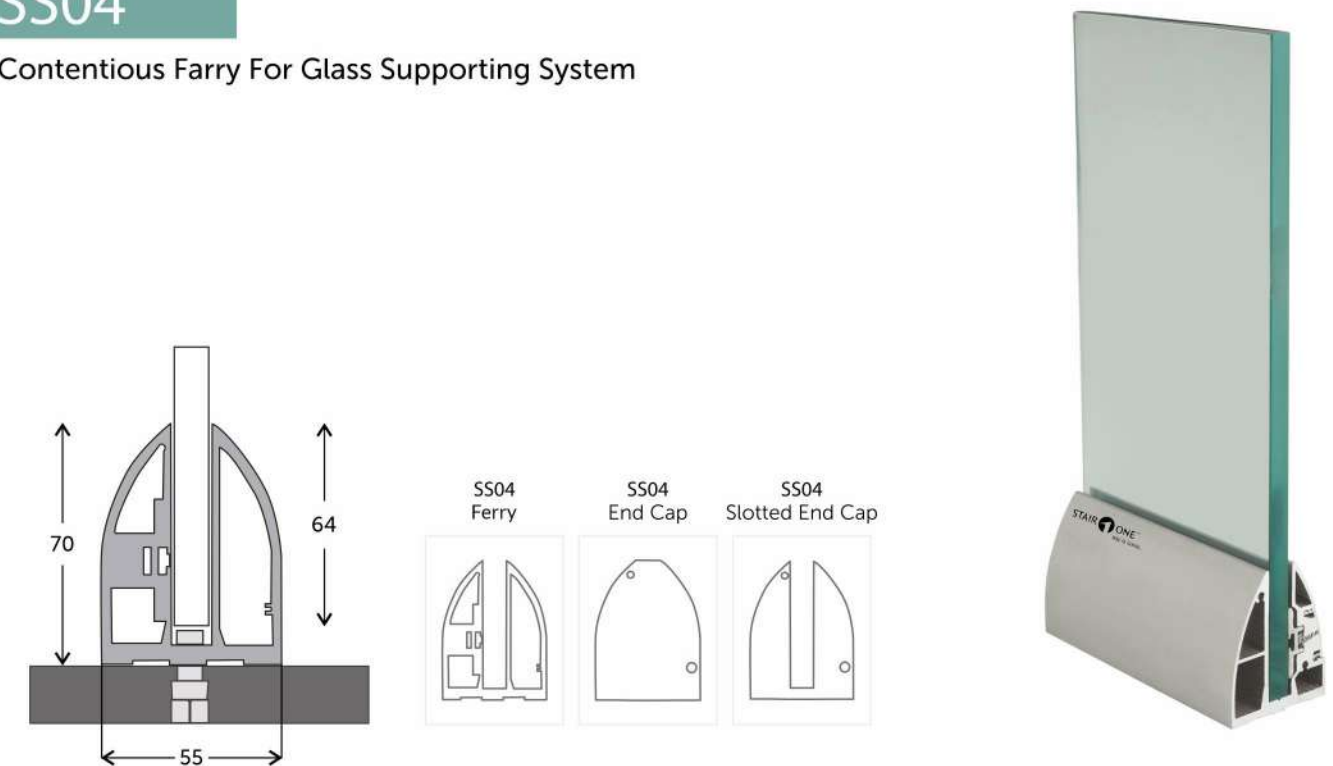

Glass Thickness
12 mm

Glass Thickness
12 mm

SS03

Bracket with continious cover profile glass supporting system

SS04

Contentious Ferry For Glass Supporting System

Maintenance Free
Strong Support

Easy to Install
Easy to Lift