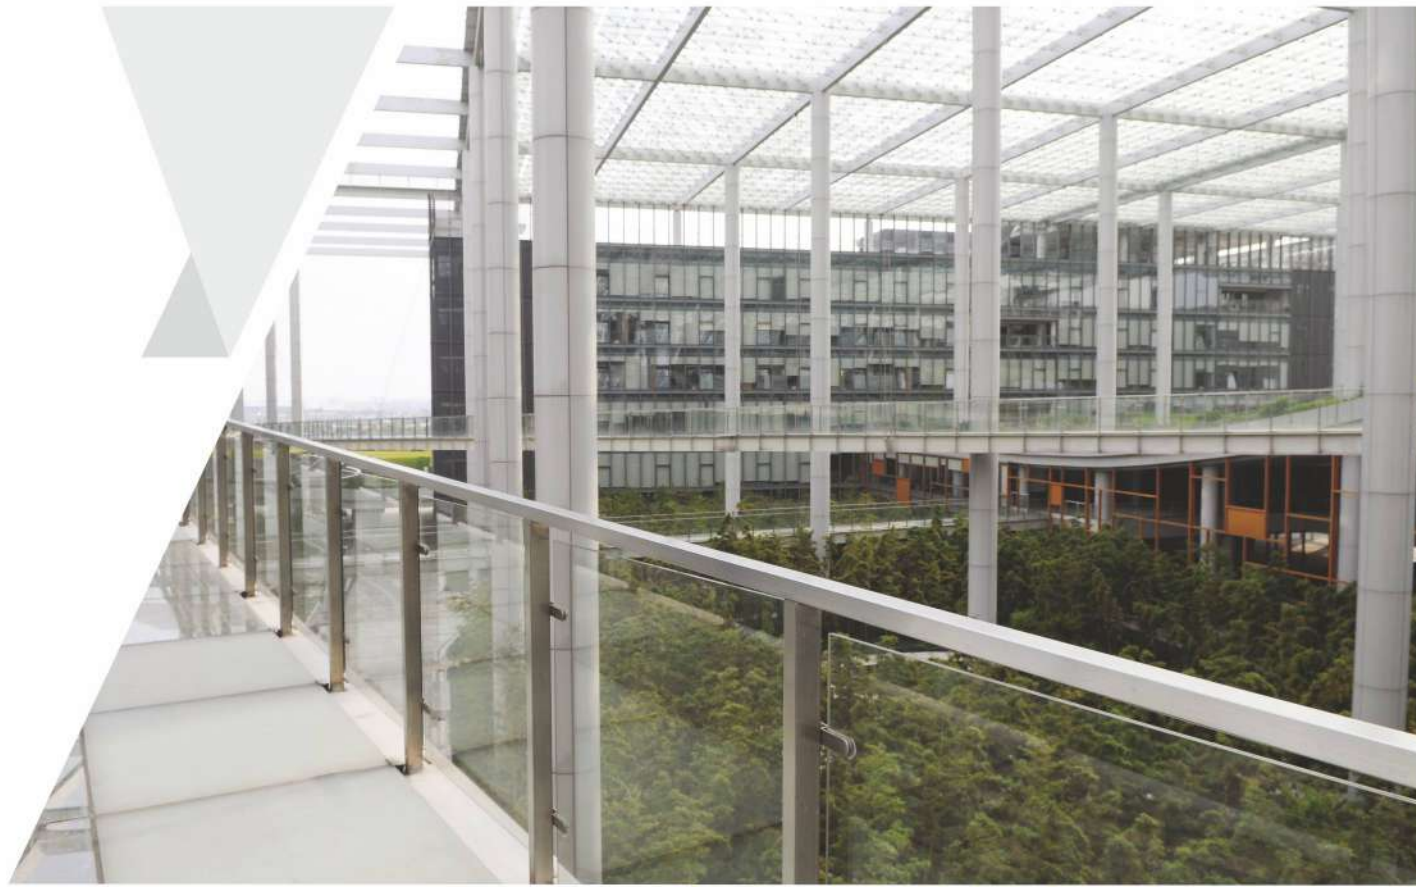

Stainless Steel Railing

- Maintenance Free
- Strong Support
- Easy to Install
- Easy to Lift
- Whether Effect Proof
- High Standard Quality

Glass Thickness
12 mm

STAIR ONE™
way to luxury...