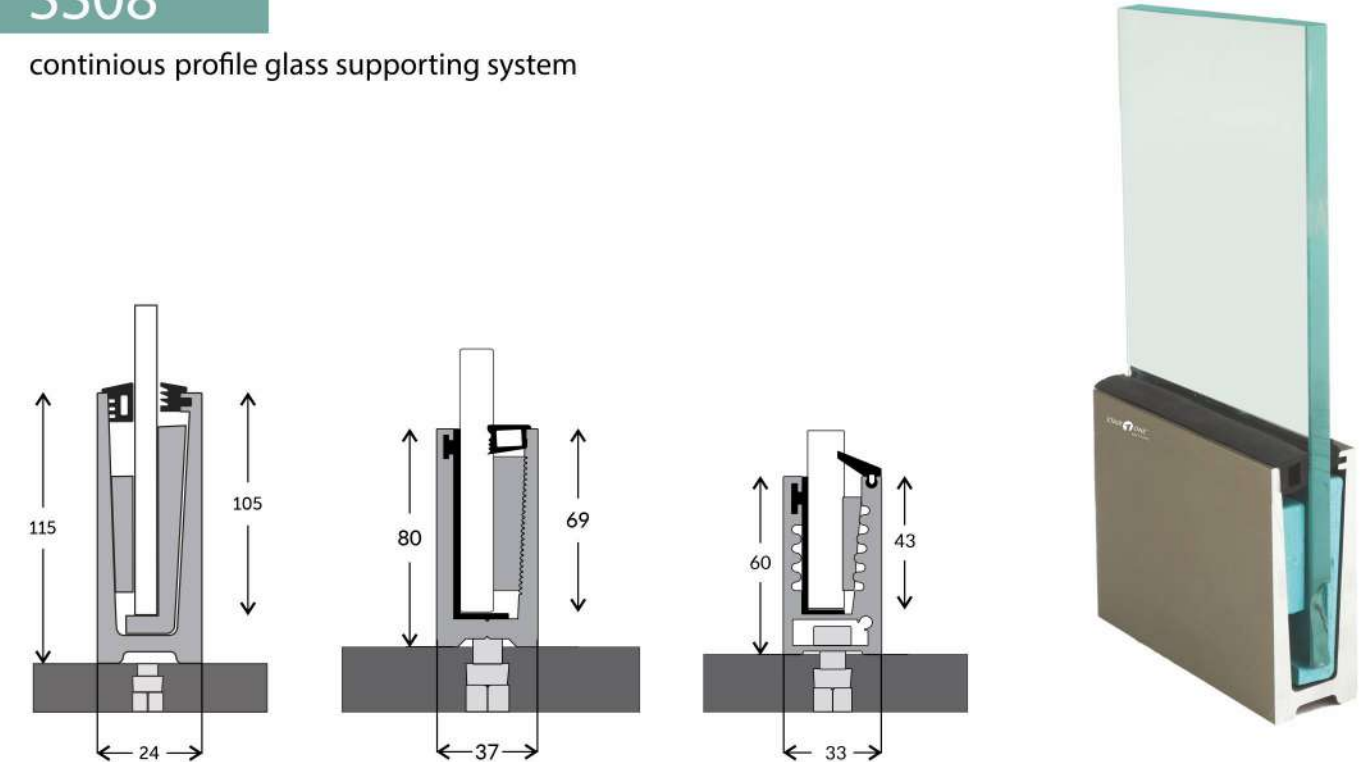

- Maintenance Free
- Easy to Install
- Whether Effect Proof
- Strong Support
- Easy to Lift
- High Standard Quality

Glass Thickness
12 mm

Glass Thickness
12 mm

SS07

Bracket with continuous cover profile glass supporting system

SS08

continuous profile glass supporting system

- Maintenance Free
- Easy to Install
- Whether Effect Proof
- Strong Support
- Easy to Lift
- High Standard Quality

Glass Thickness
12 mm

Glass Thickness
12 mm