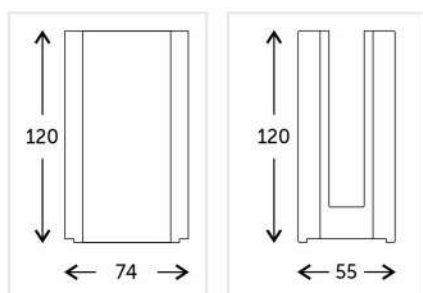

- Maintenance Free
- Easy to Install
- Whether Effect Proof
- Strong Support
- Easy to Lift
- High Standard Quality

Glass Thickness
12 mm

SOS-213

Floor Mounting

Connects Frameless Glass To Handrail

Finish : Matt, Glossy & PVDF
Material : SS 304