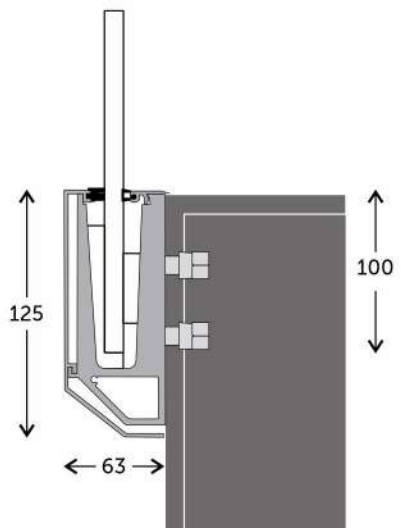

Glass Thickness
12 mm

STAIR ONE™
way to luxury...

SS-11

Bracket with continious cover profile glass supporting system

Aluminium Handrails

- Maintenance Free
- Easy to Install
- Whether Effect Proof
- Strong Support
- Easy to Lift
- High Standard Quality