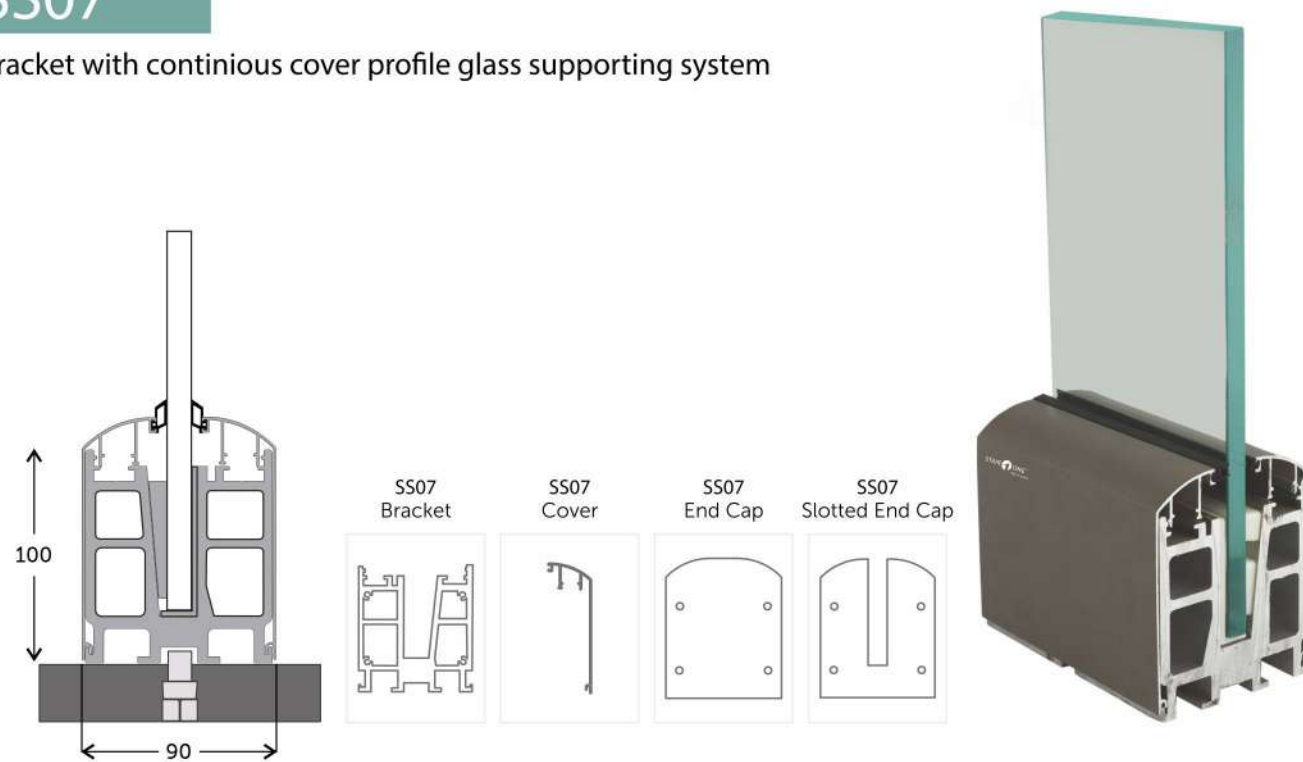

- Maintenance Free
- Easy to Install
- Whether Effect Proof
- Strong Support
- Easy to Lift
- High Standard Quality

Glass Thickness
12 mm

Glass Thickness
12 mm

SS07

Bracket with continuous cover profile glass supporting system