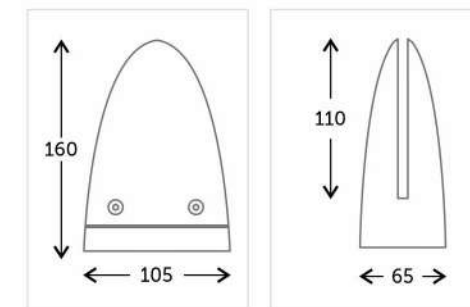

SOS-208

Floor Mounting

Connects Frameless Glass To Handrail

Finish : Matt, Glossy & PVDF
Material : SS 304

SS Metallic Grey Finish