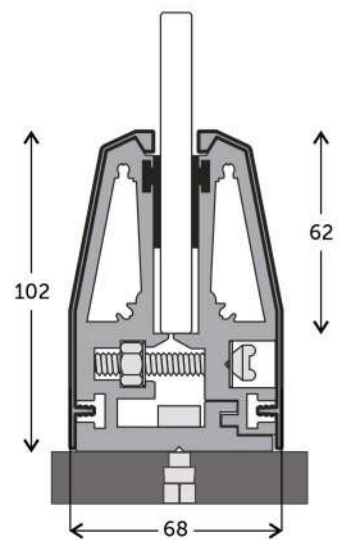

Glass Thickness
12 mm

Glass Thickness
12 mm

STAIR ONE™
way to luxury...

SS01

Bracket with continuous cover profile glass supporting system

SS02

Bracket with continuous cover profile glass supporting system

- Maintenance Free
- Easy to Install
- Whether Effect Proof
- Strong Support
- Easy to Lift
- High Standard Quality